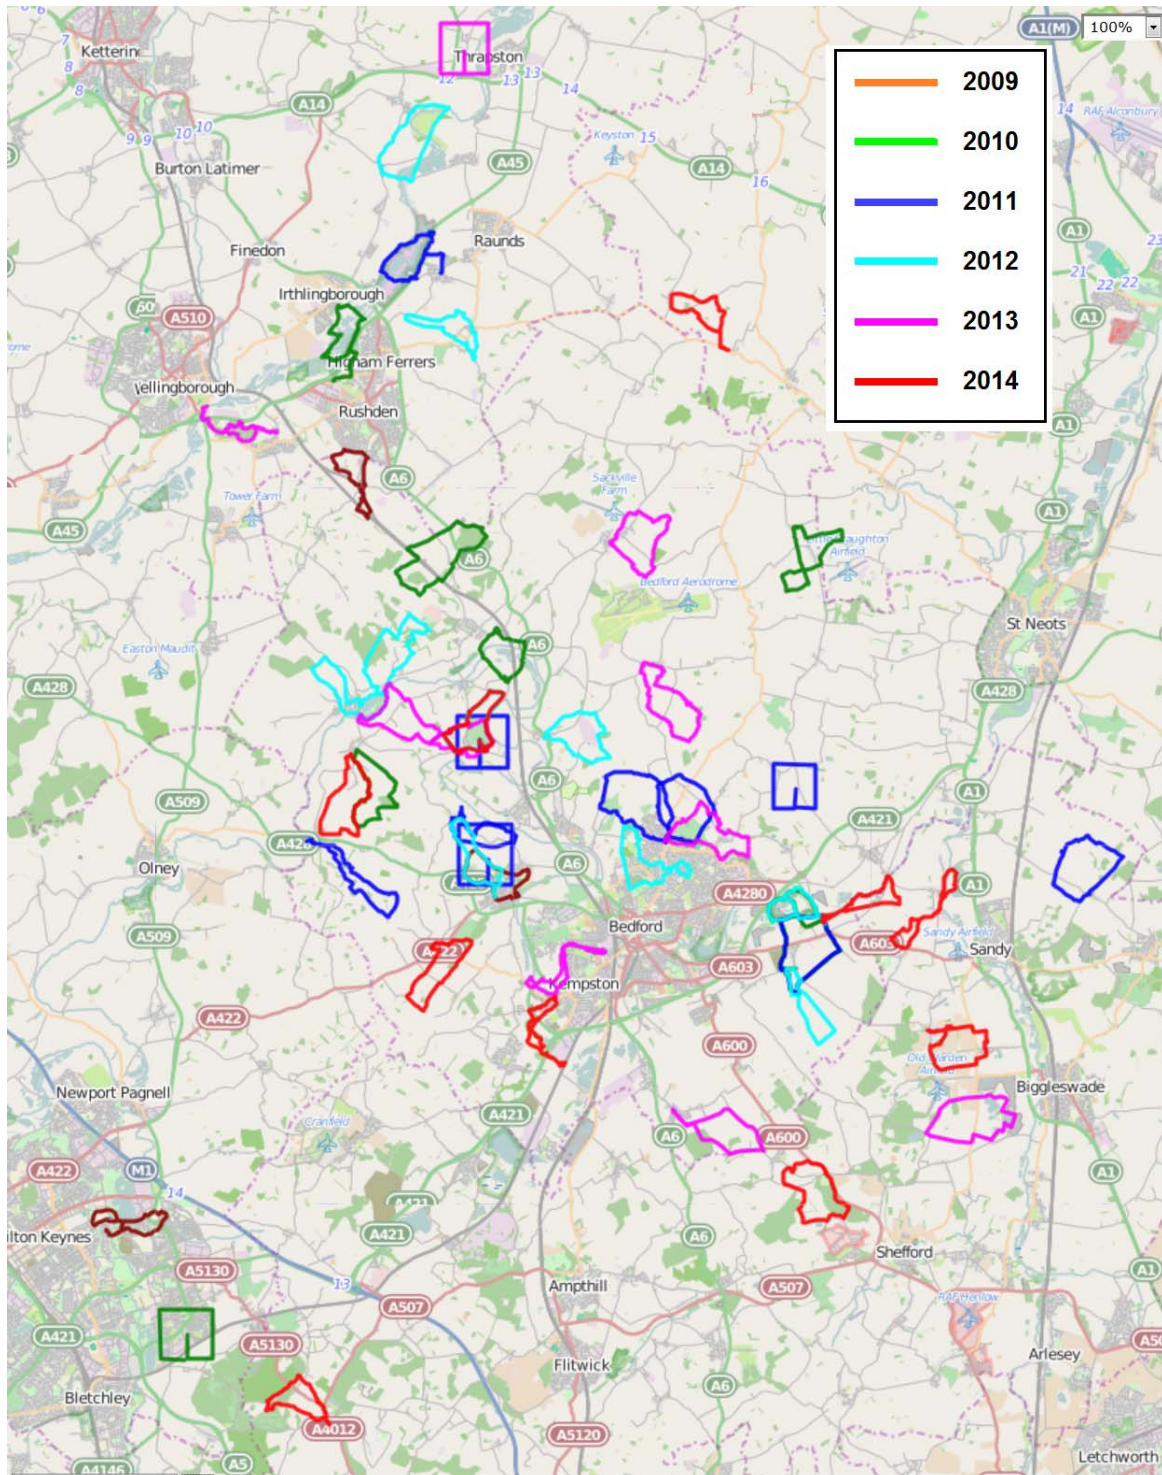

ARA Walks 2009-2014 - Keith Rose

I started walking with the Retirement Group in Autumn 2009 and during that time I have tried to record the tracks we have walked on a GPS device. My records are incomplete, sometimes I have been unavailable to walk with the group and on a few occasions my batteries have failed so detailed information is unavailable but I have drawn up the route later from memory. The map on the next page shows 51 tracks. For 5 walks, track information is missing and I have drawn a square.

In general, the walks are well spread out, with Islip in the North, Milton Keynes and Woburn in the South-West and Everton in the East. There are two instances of walks being repeated, in Pavenham and Willington. This should not be an issue because different years, different seasons and different weather and the direction of walking can change the feel of a walk.

The total distance comes to 236 miles, averaging 4.9 miles each walk.

So, there are some very large gaps in our coverage of Bedfordshire and nearby. Suitable routes for our group are severely limited by available pubs within a reasonable driving distance from Bedford and the 5 mile restriction we self impose. But there must be 1000s of miles of footpaths in the area, so let us look forward to the next 5 years of walking. and pub lunches.

YEAR	MONTH	LOCATION	LEADER	MILES
2009	Sep	Wymington		4.3
	Oct	Milton Keynes	Gerry Pauley	5.1
	Nov	Bromham	John Cooper	4.4
2010	Feb	Willington		4.5
	Mar	Souldrop	Keith Rose	5.7
	May	Cople		5.4
	Jun	Sharnbrook		3.5
	Jul	Little Staughton		5.2
	Sep	Carlton		5.1
	Oct	Milton Keynes	Gerry Pauley	4.5
	Nov	Higham Ferrars	John Cooper	6.2